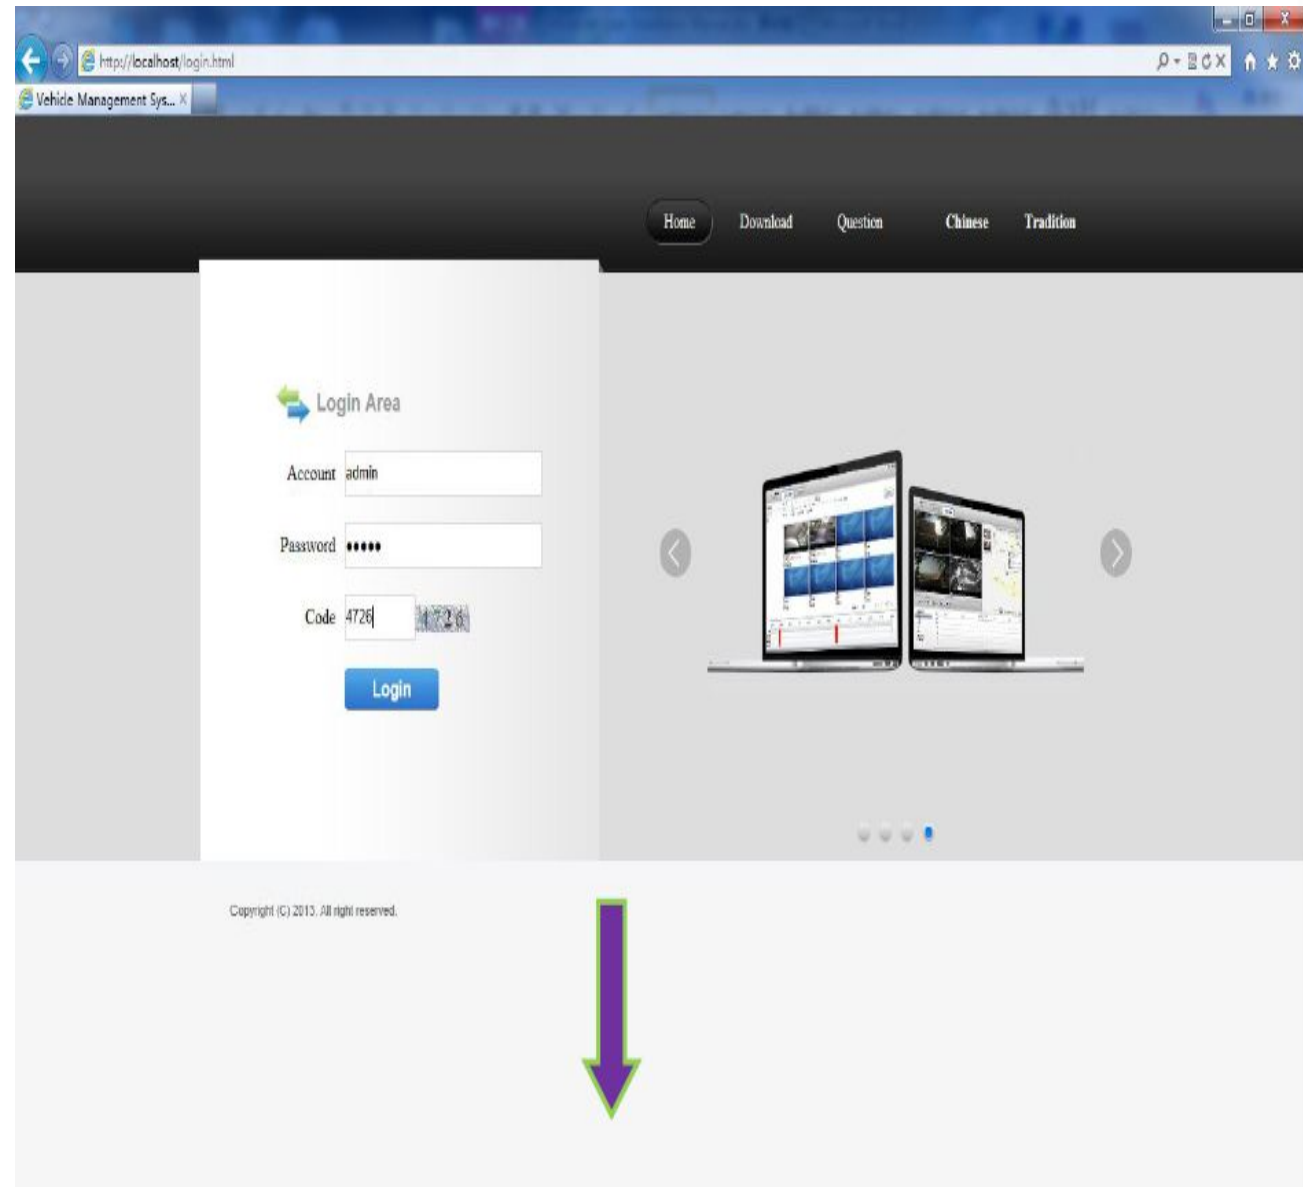

Real-time monitoring via Mobile Phone

Support iPhone, Android, iPad system

Platform Introduction (Playback SW)

The screenshot shows the 'File' tab of the playback software. On the left, there is a date selector for 2015 and a calendar for December. The main search area includes a 'Directory' field with 'C:', 'D:', and 'E:' options, a 'Time Range' dropdown set to 'All', and an 'Event Type' section with checkboxes for 'All', 'I/O_1' through 'I/O_8', and 'Emergency Button Alarm'. Below the search filters is a 2x4 grid of video thumbnails, each with a corresponding metadata box containing 'Description:', 'Begin:', 'Duration:', and 'Event Type:' fields. At the bottom, there is a timeline from 00:00 to 24:00 with a legend for 'All', '1', '2', '3', and '4'.

Platform Introduction (Server SW)

Application system diagram

Richmor 锐驰曼

二级监控中心

一级监控中心1

一级监控中心2

互联网\内部网

互联网\内部网