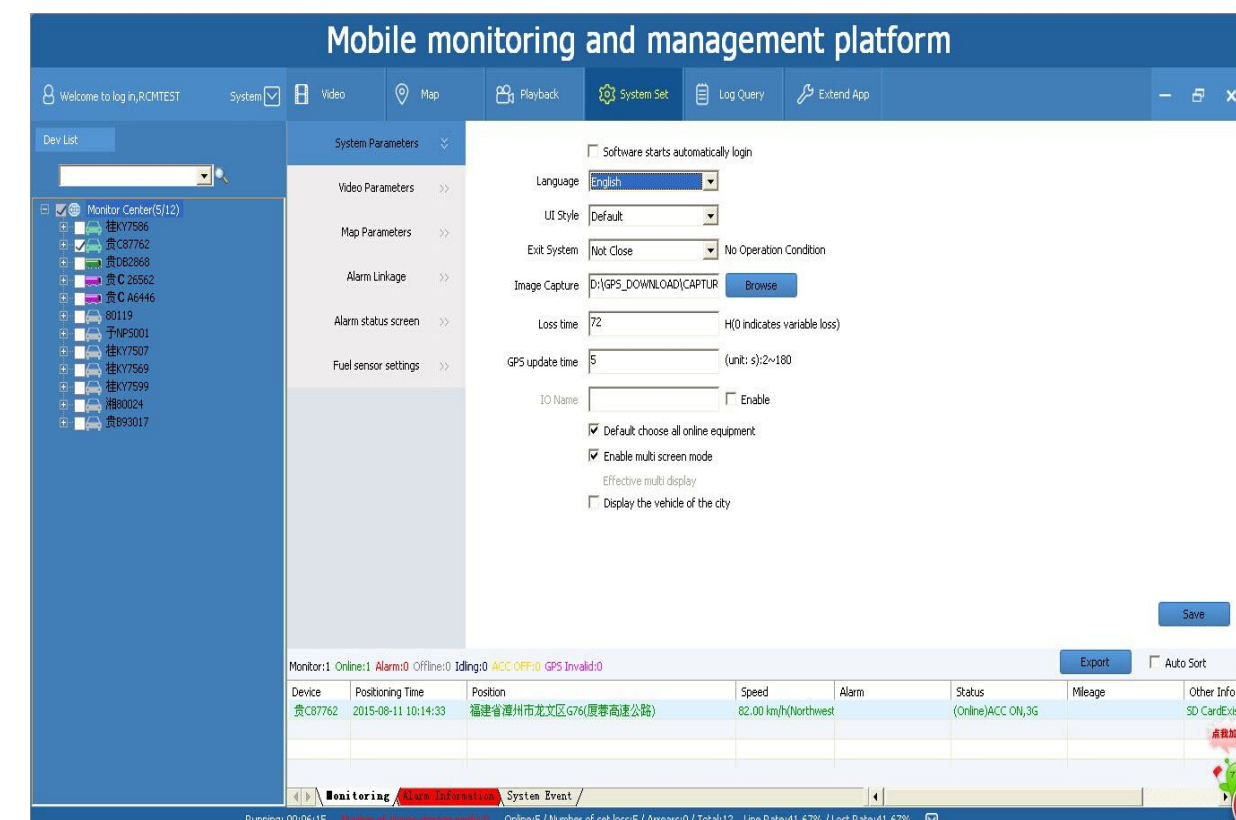

3G PORTABLE COMMAND SYSTEM

Product Introduction

**PTZ
HD Camera
Series**

**Car Camera
Series**

Vehicle Camera

Product Advantage

Platform Introduction(PC SW)

Platform Introduction (MP SW)

Real-time monitoring via Mobile Phone

Support iPhone, Android, iPad system

Platform Introduction (Playback SW)

The screenshot shows the 'File' tab of the playback software. On the left, there is a date selector for 2015 and a calendar for December. The main search area includes a 'Directory' field with 'C:', 'D:', and 'E:' options, a 'Time Range' dropdown set to 'All', and an 'Event Type' section with checkboxes for 'All', 'I/O_1' through 'I/O_8', and 'Emergency Button Alarm'. Below the search filters is a 2x4 grid of video thumbnails, each with a corresponding metadata box containing 'Description:', 'Begin:', 'Duration:', and 'Event Type:' fields. At the bottom, there is a timeline from 00:00 to 24:00 with a legend for 'All', '1', '2', '3', and '4'.