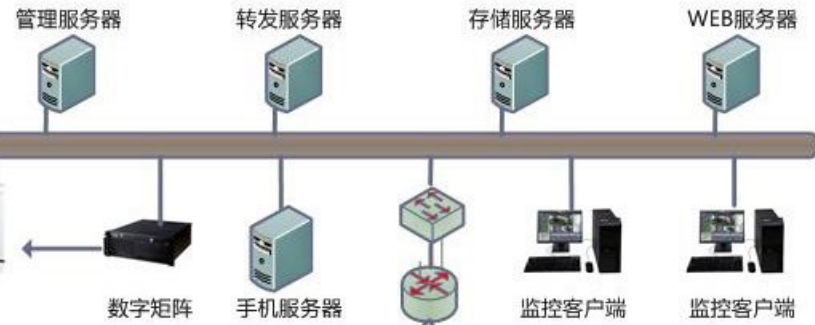

Real-time monitoring via Mobile Phone

Support iPhone, Android, iPad system

Platform Introduction (Playback SW)

The screenshot shows the 'File' tab of the playback software. On the left, there is a date selector for 2015 and a calendar for December. The main search area includes a 'Directory' field with 'C:', 'D:', and 'E:' options, a 'Time Range' dropdown set to 'All', and an 'Event Type' section with checkboxes for 'All', 'I/O_1' through 'I/O_8', and 'Emergency Button Alarm'. Below the search filters is a 2x4 grid of video thumbnails, each with a corresponding metadata box containing 'Description:', 'Begin:', 'Duration:', and 'Event Type:' fields. At the bottom, there is a timeline from 00:00 to 24:00 with a legend for 'All', '1', '2', '3', and '4'.

This screenshot displays the 'Video' tab of the playback software. It features a 2x2 grid of video player windows. Below the video windows is a playback control bar with a progress slider and various control icons. To the right of the video windows is a vertical list of thumbnails numbered 1 through 6. Further right is a map showing a city street grid with a highlighted route. At the bottom, there is a 'Vehicle Status' panel with a graph showing speed in km/h over a 24-hour period. The graph has a y-axis from 0 to 120 km/h and an x-axis from 00:00 to 24:00. The status panel includes sections for 'Vehicle Status' (Speed, Acceleration, Sensor, IO, Event), 'Device Status', and 'CAN-BUS'.

Platform Introduction (Server SW)

Application system diagram

Richmor 锐驰曼

二级监控中心

一级监控中心1

一级监控中心2

互联网\内部网

互联网\内部网

3G基站

3G基站

3G基站

Application system diagram

系统应用拓扑图

监控中心 Monitoring Center

电视墙 TV Wall

Mobile DVR