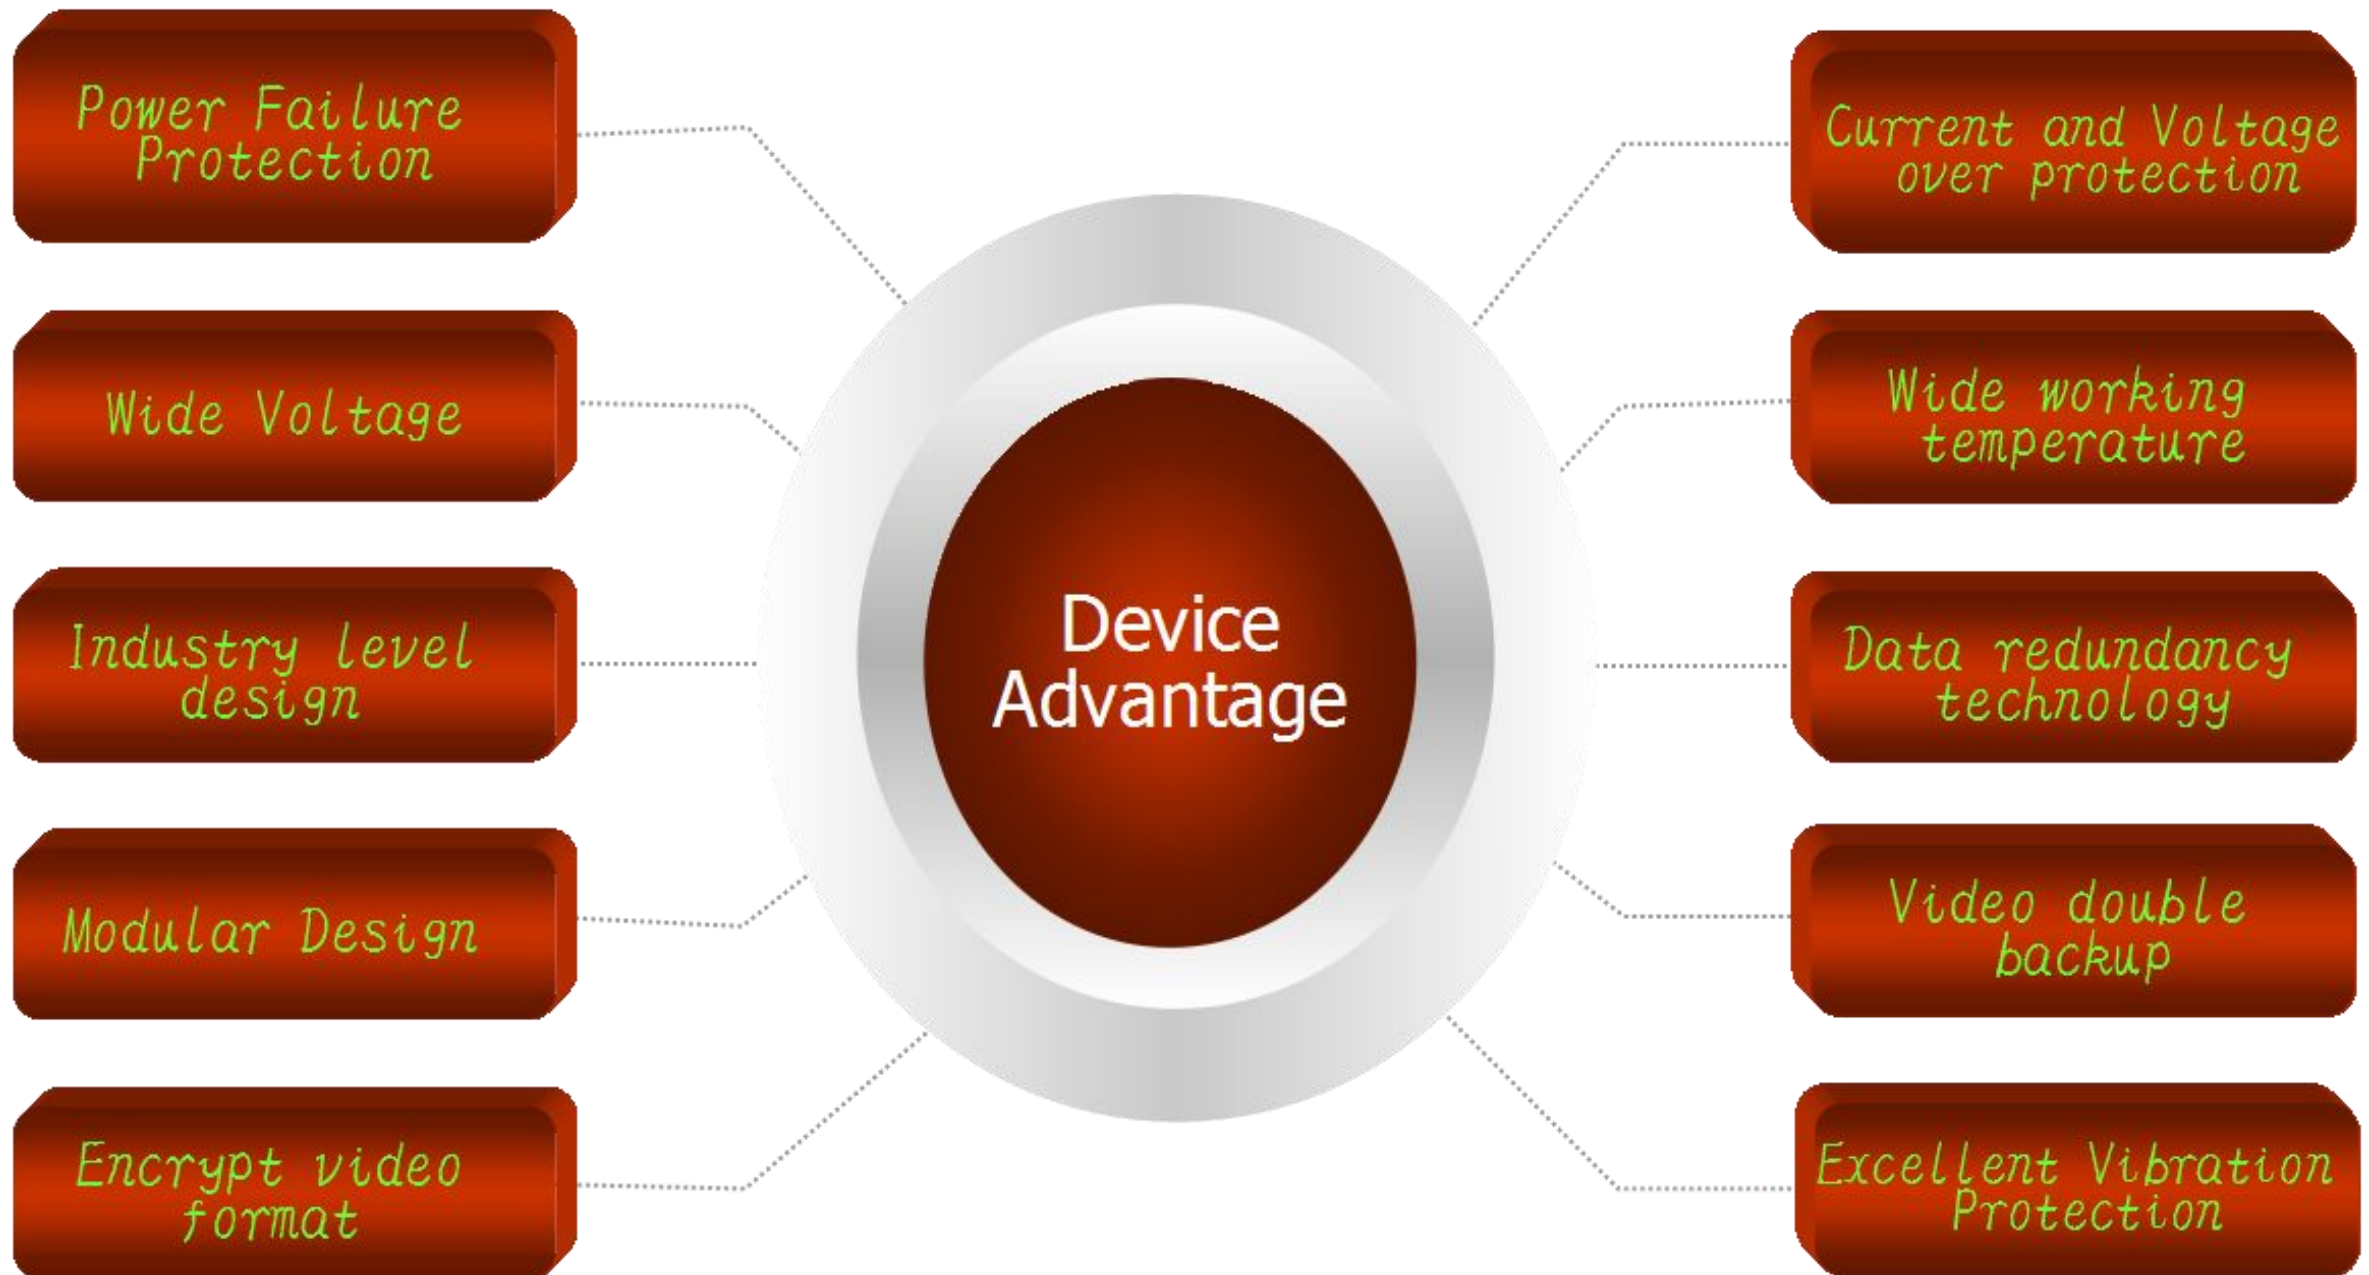

3G PORTABLE COMMAND SYSTEM

Product Introduction

**PTZ
HD Camera
Series**

**Car Camera
Series**

Vehicle Camera

Product Advantage

Platform Introduction(PC SW)

Platform Introduction (MP SW)

Real-time monitoring via Mobile Phone

Support iPhone, Android, iPad system

Platform Introduction (Playback SW)

The screenshot shows the 'File' tab of the playback software. On the left, there is a date selector for 2015 and a calendar for December. The main search area includes a 'Directory' field with 'C:', 'D:', and 'E:' options, a 'Time Range' dropdown set to 'All', and an 'Event Type' section with checkboxes for 'All', 'I/O_1' through 'I/O_8', and 'Emergency Button Alarm'. Below the search filters is a 2x4 grid of video thumbnails, each with a corresponding metadata box containing 'Description:', 'Begin:', 'Duration:', and 'Event Type:' fields. At the bottom, there is a timeline from 00:00 to 24:00 with a legend for 'All', '1', '2', '3', and '4'.